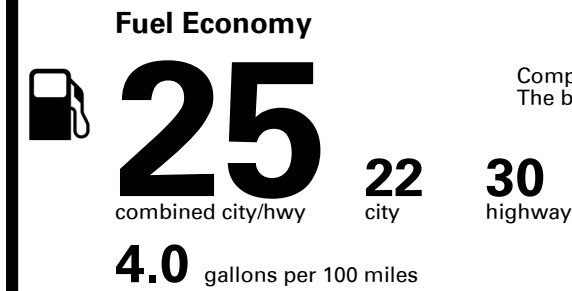

GENESIS WARRANTY

- 5-year/60,000-mile New Vehicle Warranty*
- 10-year/100,000-mile Powertrain Warranty*
- 7-year/Unlimited-mile Anti-perforation Warranty*
- Limited warranties, see dealer for details

Full Tank of Gas

Manufacturer's Suggested Retail Price: $34,900.00

ADDED FEATURES:

- ***Elite Package: $5,000.00**
- Full LED Headlights
- Integrated Navigation System
- Parking Distance Warning
- Power Folding Auto-Dimming Outside Mirrors
- Wide Sunroof / Rain-Sensing Wipers
- Integrated Memory System
- Power Tilt-and-Telescopic Steering Wheel
- Heated and Ventilated Front Seats
- Lexicon® 15-Speaker Surround Sound Audio System
- Leather Seating Surfaces & Aluminum Interior Trim

Accessories

- *Cargo Tray $150.00
- *First Aid Kit $45.00
- *Mud Guards $70.00
- *Rear Bumper Appliqué $80.00
- *Wheel Locks $75.00

SOLD TO: TX728

GENESIS OF PLANO
909 COIT ROAD
PLANO TX 75075

SHIPPED TO: TX728

Inland Freight & Handling : $995.00

VIN: KMTG34LA6KU023555	ENGINE: G4KLJA152176	EXTERIOR COLOR: CASABLANCA WHITE	INTERIOR/SEAT COLOR: GRAY/GRAY
MODEL: R0412R45	PORT OF ENTRY: NC	TRANSPORT: TRUCK	ACCESSORY WEIGHT: 24 lbs./ 11 kgs.

EMISSIONS:
This vehicle is certified to meet emission requirements in all 50 states

TOTAL PRICE: $41,315.00

51 A 2759VMORNI

EPA DOT Fuel Economy and Environment

Compact Cars range from 14 to 119 .
The best vehicle rates 136 MPGe.

You spend

more in fuel costs over 5 years
compared to the average new vehicle.